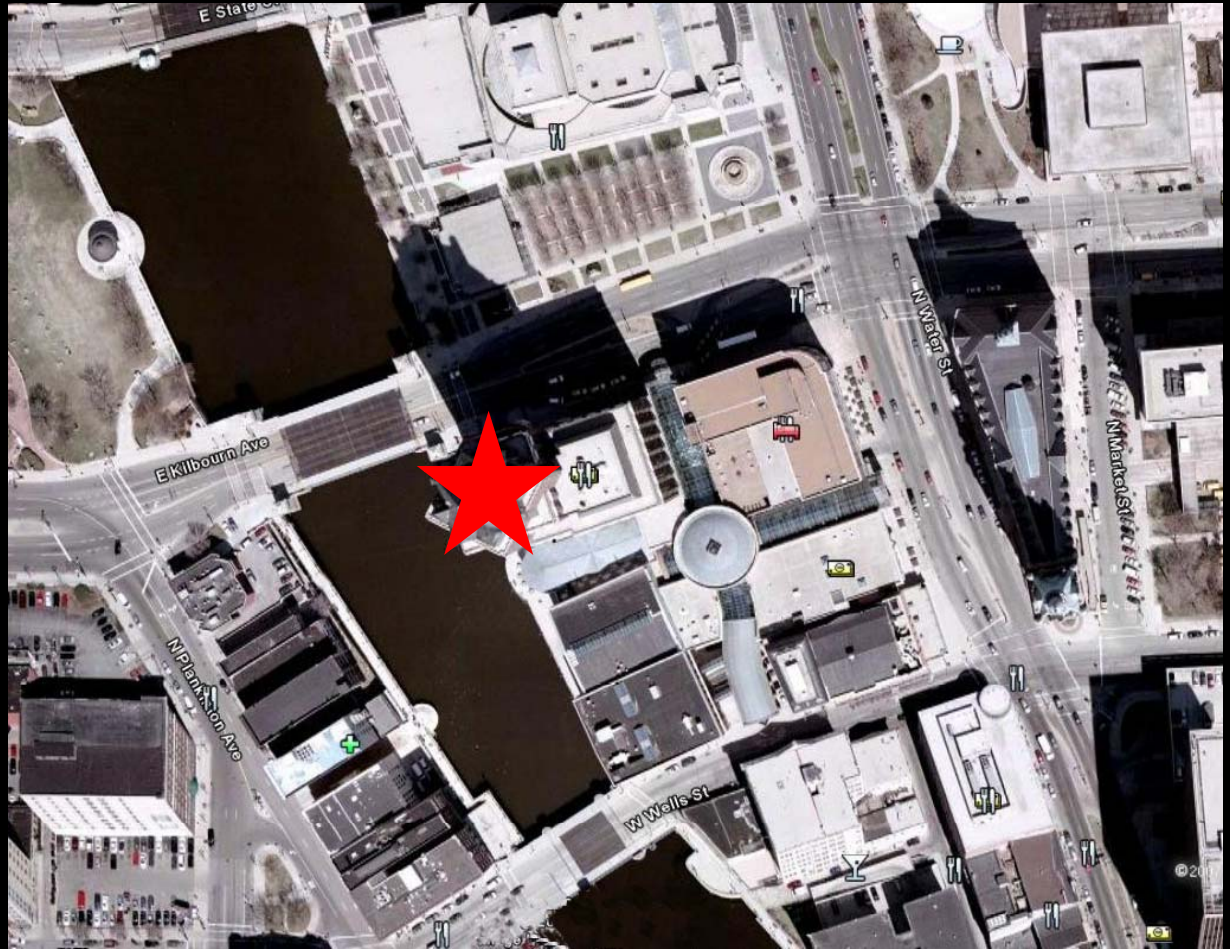

MILWAUKEE CENTER

111 E. Kilbourn Ave
Milwaukee, WI

AERIAL PHOTO

*For More Information
Please Contact:*

Lyle Landowski

414.278.6827 – Direct

262.751.5111 – Mobile

llandowski@inlandcompanies.com

Mike Wanezek

414.278.6826 – Direct

920.265.3747 – Mobile

mwanezek@inlandcompanies.com