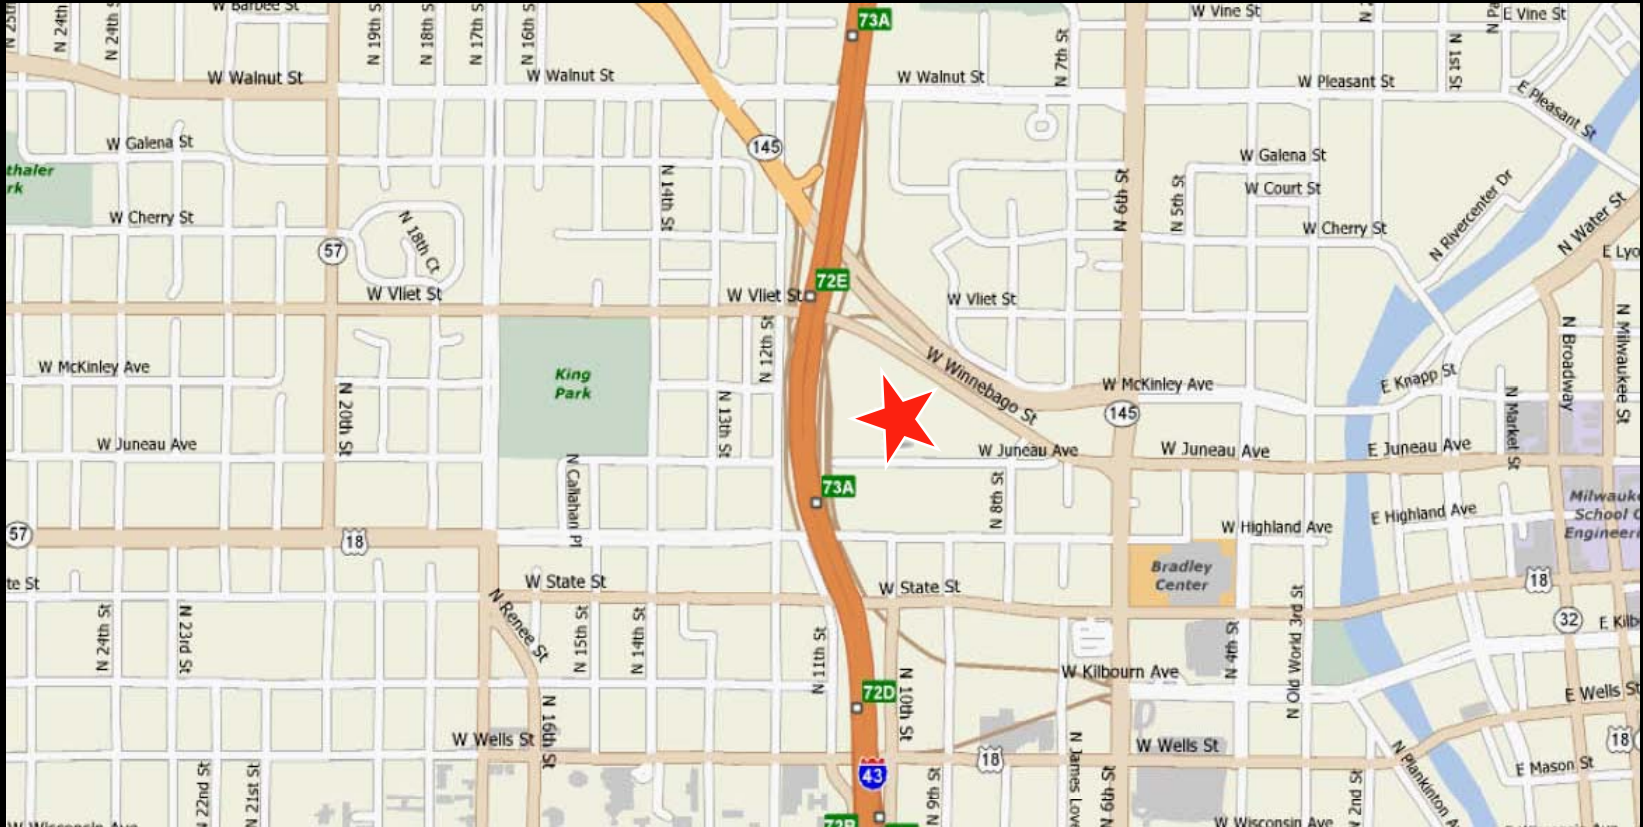

1243 N. 10<sup>th</sup> Street, Suite 300, Milwaukee, WI 53205

**COMING FROM THE NORTH**

Take I-43 South towards Milwaukee  
Take the Fond du Lac Ave./McKinley Ave. Exit  
Turn Left onto McKinley Ave.  
Turn Right onto 6<sup>th</sup> St.  
Turn Right onto West Juneau Ave./Winnebago St.  
Turn Left onto N. 10<sup>th</sup> Street  
**End at 1243 N. 10th Street**

**COMING FROM THE SOUTH**

Take I-94 W/US-41 North  
Merge onto I-43 North  
Take the Fond Du Lac Avenue /McKinley Ave. Exit  
Turn Right onto McKinley Ave.  
Turn Right onto 6<sup>th</sup> Street  
Turn Right onto West Juneau Ave./Winnebago St.  
Turn Left onto N. 10<sup>th</sup> Street  
**End at 1243 N. 10th Street**

**COMING FROM THE WEST**

Take I-94 East towards Milwaukee  
Merge onto I-43 North via exit 310B toward Green Bay  
Take the Fond Du Lac Ave. /McKinley Ave. Exit  
Turn Right onto McKinley Ave.  
Turn Right onto 6<sup>th</sup> Street  
Turn Right onto West Juneau Ave./Winnebago St.  
Turn Left onto N. 10<sup>th</sup> Street  
**End at 1243 N. 10th Street**